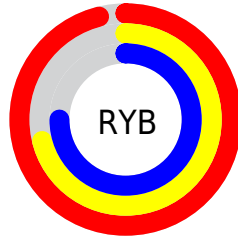

- Red (96%)
- Yellow (71%)
- Blue (75%)