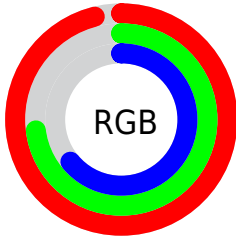

Distribution

- Red (96%)
- Green (73%)
- Blue (64%)