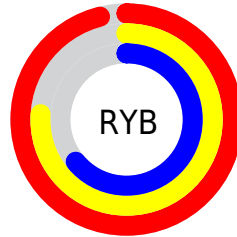

- Red (96%)
- Yellow (76%)
- Blue (64%)