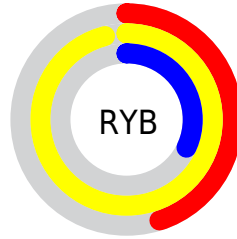

- Red (45%)
- Yellow (96%)
- Blue (32%)