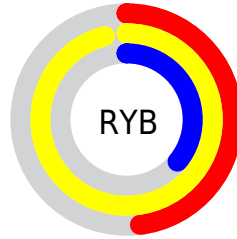

- Red (48%)
- Yellow (96%)
- Blue (36%)