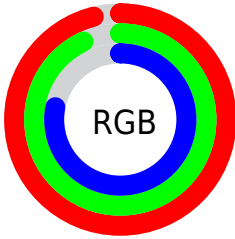

Distribution

- Red (96%)
- Green (93%)
- Blue (78%)