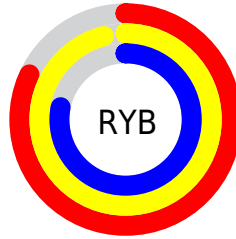

- Red (82%)
- Yellow (96%)
- Blue (78%)