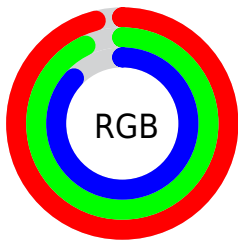

Distribution

- Red (96%)
- Green (93%)
- Blue (87%)