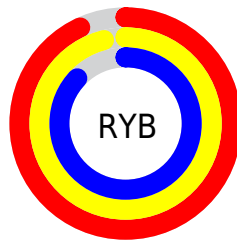

Conversions

Conversions Part 2

Format	Color
R _Y B	236, 246, 222
Decimal	16182750
CIE Lab	94.07, 0.53, 8.33
CIE LCh	94, 8.347, 86.372
Yxy	85.4351, 0.3282, 0.3442
Android (android.graphics.Color)	4294372830 (0xFFFF6EDDE)
YUV	237.9810, -7.8786, 7.0327
Hunter-Lab	92.4311, -4.4125, 12.5495

Details

The RGB color **246, 237, 222** is a light color, and the websafe version is hex FFFFFF. A complement of this color would be **222, 231, 246**, and the grayscale version is **238, 238, 238**.

A 20% lighter version of the original color is 255, 255, 255, and **190, 181, 167** is the 20% darker color. If you saturate the color by 10%, you get **246, 228, 197**, and if you desaturate by 10%, it is **246, 246, 247**.

Distribution

- Red (96%)
- Green (93%)
- Blue (87%)

- Red (93%)
- Yellow (96%)
- Blue (87%)

- Cyan (0%)
- Magenta (4%)
- Yellow (10%)
- Black (4%)

- Cyan (4%)
- Magenta (7%)
- Yellow (13%)

Brightness & Saturation Gradients