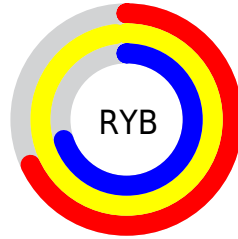

- Red (68%)
- Yellow (98%)
- Blue (70%)