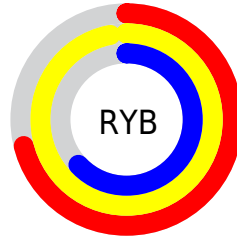

- Red (71%)
- Yellow (97%)
- Blue (63%)