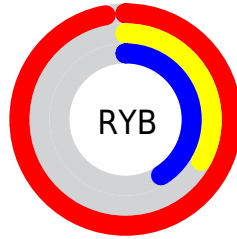

- Red (97%)
- Yellow (33%)
- Blue (41%)