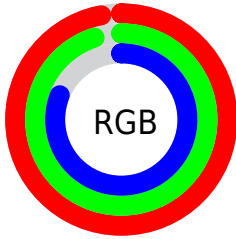

Distribution

- Red (97%)
- Green (95%)
- Blue (81%)