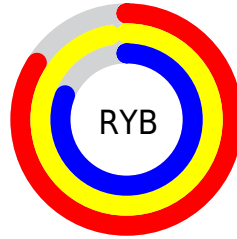

- Red (84%)
- Yellow (97%)
- Blue (81%)