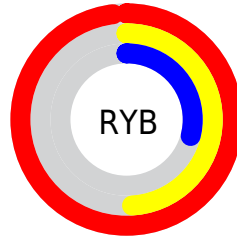

- Red (98%)
- Yellow (49%)
- Blue (29%)