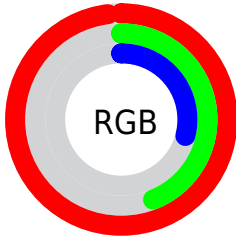

Distribution

- Red (98%)
- Green (44%)
- Blue (29%)