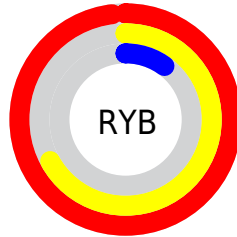

- Red (98%)
- Yellow (67%)
- Blue (10%)