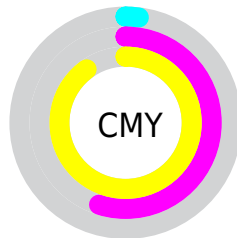

A 20% lighter version of the original color is **255, 169, 82**, and **187, 61, 0** is the 20% darker color. If you saturate the color by 10%, you get **251, 99, 1**, and if you desaturate by 10%, it is **251, 129, 51**.

Distribution

- Red (98%)
- Green (45%)
- Blue (10%)

- Red (98%)
- Yellow (67%)
- Blue (10%)

- Cyan (0%)
- Magenta (55%)
- Yellow (90%)
- Black (2%)

- Cyan (2%)
- Magenta (55%)
- Yellow (90%)

Brightness & Saturation Gradients

These gradients show how the RGB color 251, 114, 26 changes by changing the brightness by 10 percent. The first figure shows a shift by +10% for each color and the second figure -10%.

Similar to the brightness gradients but the following saturation gradients show a change of the RGB color 251, 114, 26 by changing the saturation by 10% instead.