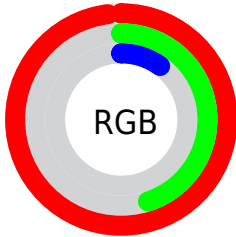

Distribution

- Red (98%)
- Green (45%)
- Blue (10%)