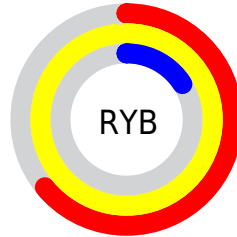

Details

The RGB color **251, 174, 41** is a light color, and the websafe version is hex **FF9900**. The color can be described as light washed orange. A complement of this color would be **41, 118, 251**, and the grayscale version is **182, 182, 182**.

A 20% lighter version of the original color is **255, 229, 100**, and **189, 122, 0** is the 20% darker color. If you saturate the color by 10%, you get **251, 165, 16**, and if you desaturate by 10%, it is **251, 183, 66**.

Distribution

Red (98%)

Green (68%)

Blue (16%)

Red (64%)

Yellow (98%)

Blue (16%)

Cyan (0%)