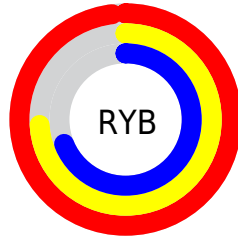

- Red (98%)
- Yellow (74%)
- Blue (69%)