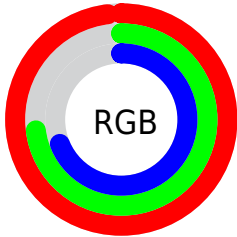

Distribution

- Red (98%)
- Green (73%)
- Blue (69%)