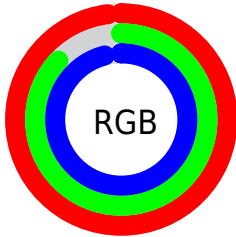

Distribution

Red (98%)

Green (87%)

Blue (96%)