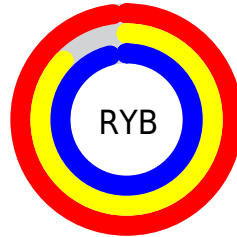

Details

The RGB color **251, 221, 244** is a light color, and the websafe version is hex **FFCCCC**. A complement of this color would be **221, 251, 228**, and the grayscale version is **233, 233, 233**.

A 20% lighter version of the original color is **255, 255, 255**, and **194, 166, 188** is the 20% darker color. If you saturate the color by 10%, you get **251, 196, 238**, and if you desaturate by 10%, it is **251, 246, 250**.

Distribution

Red (98%)

Green (87%)

Blue (96%)

Red (98%)

Yellow (87%)

Blue (96%)

Cyan (0%)