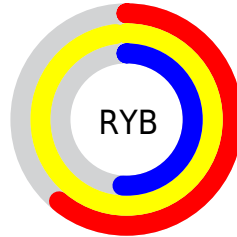

Details

The RGB color **251, 231, 131** is a light color, and the websafe version is hex **FFFF99**. A complement of this color would be **131, 151, 251**, and the grayscale version is **226, 226, 226**.

A 20% lighter version of the original color is **255, 255, 186**, and **192, 176, 79** is the 20% darker color. If you saturate the color by 10%, you get **251, 227, 106**, and if you desaturate by 10%, it is **251, 235, 156**.

Distribution

Red (98%)

Green (91%)

Blue (51%)

Red (61%)

Yellow (98%)

Blue (51%)

Cyan (0%)