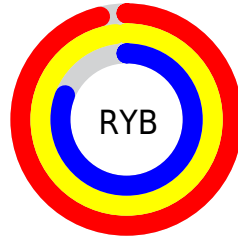

Conversions

Conversions Part 2

Format	Color
RYB	244, 251, 207
Decimal	16508879
CIELab	92.65, 3.03, 14.14
CIElCh	93, 14.462, 77.906
Yxy	82.1661, 0.3425, 0.3534
Android (android.graphics.Color)	4294698959 (0xFFFFBE7CF)
YUV	234.2440, -13.4313, 14.6950
Hunter-Lab	90.6455, -1.8371, 17.2115

Details

The RGB color **251, 231, 207** is a light color, and the websafe version is hex FFFFFF. A complement of this color would be **207, 227, 251**, and the grayscale version is **234, 234, 234**.

A 20% lighter version of the original color is 255, 255, 255, and **194, 175, 153** is the 20% darker color. If you saturate the color by 10%, you get **251, 220, 182**, and if you desaturate by 10%, it is **251, 242, 232**.

Distribution

- Red (98%)
- Green (91%)
- Blue (81%)

- Red (96%)
- Yellow (98%)
- Blue (81%)

- Cyan (0%)
- Magenta (8%)
- Yellow (18%)
- Black (2%)

- Cyan (2%)
- Magenta (9%)
- Yellow (19%)

Brightness & Saturation Gradients