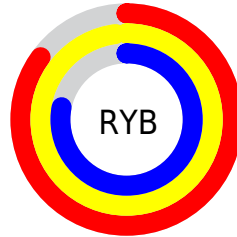

Details

The RGB color **251, 237, 199** is a light color, and the websafe version is hex **FFFCC**. A complement of this color would be **199, 213, 251**, and the grayscale version is **237, 237, 237**.

A 20% lighter version of the original color is 255, 255, 255, and **194, 181, 145** is the 20% darker color. If you saturate the color by 10%, you get **251, 230, 174**, and if you desaturate by 10%, it is **251, 244, 224**.

Distribution

Red (98%)

Green (93%)

Blue (78%)

Red (85%)

Yellow (98%)

Blue (78%)

Cyan (0%)