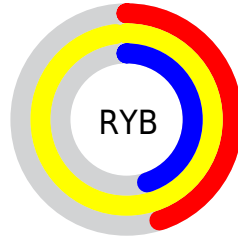

- Red (45%)
- Yellow (98%)
- Blue (45%)