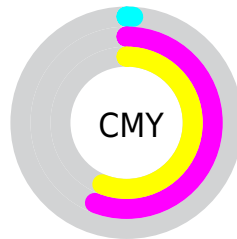

A 20% lighter version of the original color is **255, 168, 164**, and **190, 57, 64** is the 20% darker color. If you saturate the color by 10%, you get **252, 87, 87**, and if you desaturate by 10%, it is **252, 137, 137**.

# Distribution

- Red (99%)
- Green (44%)
- Blue (44%)

- Red (99%)
- Yellow (44%)
- Blue (44%)

- Cyan (0%)
- Magenta (56%)
- Yellow (56%)
- Black (1%)

- Cyan (1%)
- Magenta (56%)
- Yellow (56%)

# Brightness & Saturation Gradients

These gradients show how the RGB color 252, 112, 112 changes by changing the brightness by 10 percent. The first figure shows a shift by +10% for each color and the second figure -10%.