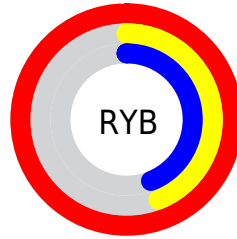

- Red (99%)
- Yellow (44%)
- Blue (44%)