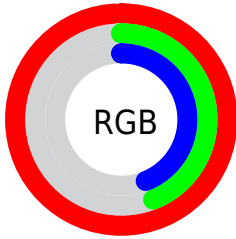

Distribution

- Red (99%)
- Green (44%)
- Blue (44%)