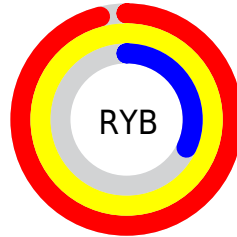

Details

The RGB color **252, 168, 81** is a light color, and the websafe version is hex **FF9933**. The color can be described as light muted orange. A complement of this color would be **81, 165, 252**, and the grayscale version is **184, 184, 184**.

A 20% lighter version of the original color is **255, 223, 134**, and **191, 116, 28** is the 20% darker color. If you saturate the color by 10%, you get **252, 156, 56**, and if you desaturate by 10%, it is **252, 180, 106**.

Distribution

Red (99%)

Green (66%)

Blue (32%)

Red (96%)

Yellow (99%)

Blue (32%)

Cyan (0%)