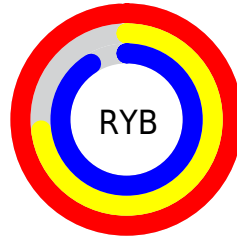

Details

The RGB color **252, 187, 232** is a light color, and the websafe version is hex **FFCCFF**. A complement of this color would be **187, 252, 207**, and the grayscale version is **211, 211, 211**.

A 20% lighter version of the original color is **255, 244, 255**, and **195, 133, 176** is the 20% darker color. If you saturate the color by 10%, you get **252, 162, 224**, and if you desaturate by 10%, it is **252, 212, 240**.

Distribution

Red (99%)

Green (73%)

Blue (91%)

Red (99%)

Yellow (73%)

Blue (91%)

Cyan (0%)