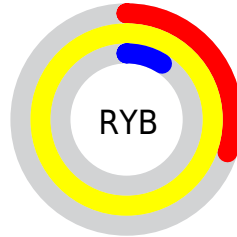

Details

The RGB color **252, 208, 22** is a light color, and the websafe version is hex **FFCC00**. The color can be described as light washed yellow. A complement of this color would be **22, 66, 252**, and the grayscale version is **201, 201, 201**.

A 20% lighter version of the original color is **255, 255, 94**, and **190, 154, 0** is the 20% darker color. If you saturate the color by 10%, you get **252, 204, 0**, and if you desaturate by 10%, it is **252, 213, 47**.

Distribution

Red (99%)

Green (82%)

Blue (9%)

Red (30%)

Yellow (99%)

Blue (9%)

Cyan (0%)