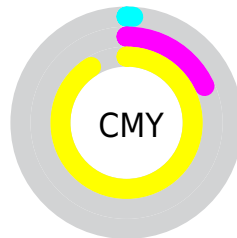

Details

The RGB color **252, 208, 22** is a light color, and the websafe version is hex **FFCC00**. The color can be described as light washed yellow. A complement of this color would be **22, 66, 252**, and the grayscale version is **201, 201, 201**.

A 20% lighter version of the original color is **255, 255, 94**, and **190, 154, 0** is the 20% darker color. If you saturate the color by 10%, you get **252, 204, 0**, and if you desaturate by 10%, it is **252, 213, 47**.

Distribution

Red (99%)

Green (82%)

Blue (9%)

Red (30%)

Yellow (99%)

Blue (9%)

Cyan (0%)

Magenta (17%)

Yellow (91%)

Black (1%)

Cyan (1%)

Magenta (18%)

Yellow (91%)

Brightness & Saturation Gradients

These gradients show how the RGB color 252, 208, 22 changes by changing the brightness by 10 percent. The first figure shows a shift by +10% for each color and the second figure -10%.