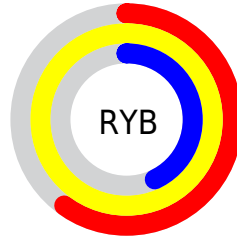

- Red (60%)
- Yellow (99%)
- Blue (43%)