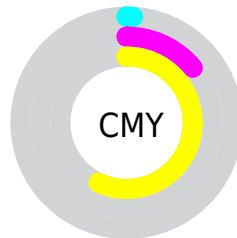

A 20% lighter version of the original color is **255, 255, 163**, and **193, 164, 56** is the 20% darker color. If you saturate the color by 10%, you get **252, 213, 84**, and if you desaturate by 10%, it is **252, 225, 134**.

Distribution

- Red (99%)
- Green (86%)
- Blue (43%)

- Red (60%)
- Yellow (99%)
- Blue (43%)

- Cyan (0%)
- Magenta (13%)
- Yellow (57%)
- Black (1%)

- Cyan (1%)
- Magenta (14%)
- Yellow (57%)

Brightness & Saturation Gradients

These gradients show how the RGB color 252, 219, 109 changes by changing the brightness by 10 percent. The first figure shows a shift by +10% for each color and the second figure -10%.

Similar to the brightness gradients but the following saturation gradients show a change of the RGB color 252, 219, 109 by changing the saturation by 10% instead.

 252, 219, 109	 252, 219, 109
 255, 255, 255	 222, 191, 82
 255, 255, 163	 193, 164, 56
 255, 255, 191	 164, 138, 27
 255, 255, 220	 135, 113, 0
 255, 255, 249	 108, 89, 0
	 81, 66, 0
	 54, 44, 0
	 30, 24, 0
	 0, 0, 0