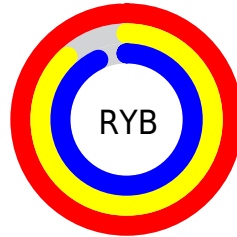

Details

The RGB color **252, 225, 237** is a light color, and the websafe version is hex **FFCCCC**. A complement of this color would be **225, 252, 240**, and the grayscale version is **234, 234, 234**.

A 20% lighter version of the original color is **255, 255, 255**, and **195, 170, 181** is the 20% darker color. If you saturate the color by 10%, you get **252, 200, 223**, and if you desaturate by 10%, it is **252, 250, 251**.

Distribution

Red (99%)

Green (88%)

Blue (93%)

Red (99%)

Yellow (88%)

Blue (93%)

Cyan (0%)