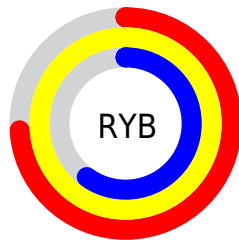

- Red (74%)
- Yellow (99%)
- Blue (60%)