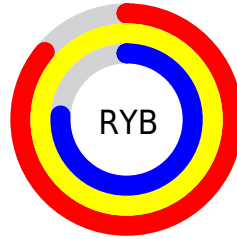

- Red (86%)
- Yellow (99%)
- Blue (76%)