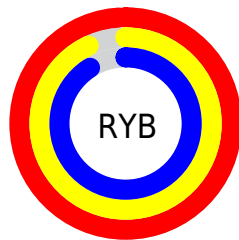

- Red (99%)
- Yellow (93%)
- Blue (91%)