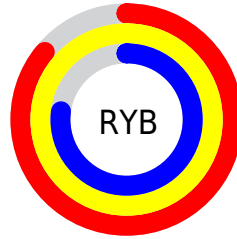

- Red (86%)
- Yellow (99%)
- Blue (77%)