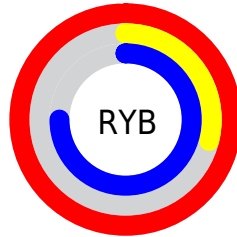

- Red (99%)
- Yellow (29%)
- Blue (75%)