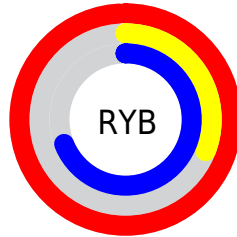

- Red (99%)
- Yellow (31%)
- Blue (69%)