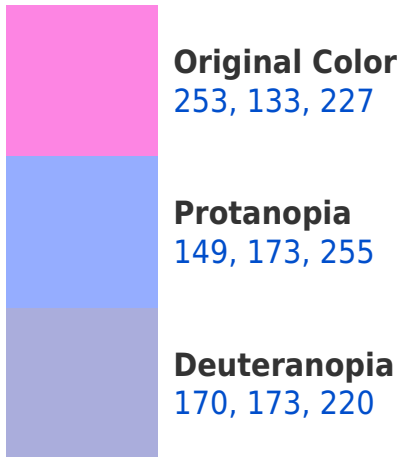

# Black Background

This preview shows how the RGB color 253, 133, 227 looks on a black background.

## RGB 253, 133, 227 Background

This preview shows how black text looks on a background with the RGB color 253, 133, 227.

This preview shows how white text looks on a background with the RGB color 253, 133, 227.

## Dichromacy

**Tritanopia**  
245, 148, 159

# Trichromacy

**Original Color**

253, 133, 227

**Protanomaly**

187, 158, 245

**Deuteranomaly**

200, 158, 223

**Tritanomaly**