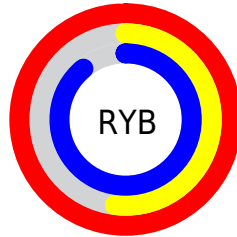

- Red (99%)
- Yellow (52%)
- Blue (89%)