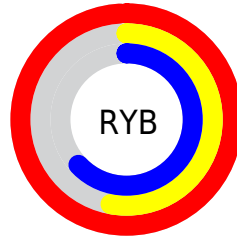

# Details

The RGB color **253, 135, 160** is a light color, and the websafe version is hex **FF9999**. A complement of this color would be **135, 253, 228**, and the grayscale version is **173, 173, 173**.

A 20% lighter version of the original color is **255, 190, 215**, and **193, 82, 109** is the 20% darker color. If you saturate the color by 10%, you get **253, 110, 140**, and if you desaturate by 10%, it is **253, 160, 180**.

# Distribution

Red (99%)

Green (53%)

Blue (63%)

Red (99%)

Yellow (53%)

Blue (63%)

Cyan (0%)