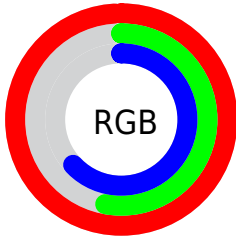

Distribution

Red (99%)

Green (53%)

Blue (63%)