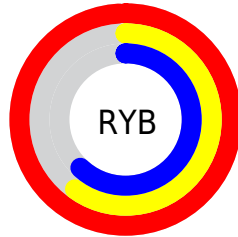

# Details

The RGB color **253, 152, 157** is a light color, and the websafe version is hex **FF9999**. A complement of this color would be **152, 253, 248**, and the grayscale version is **183, 183, 183**.

A 20% lighter version of the original color is **255, 207, 211**, and **194, 99, 106** is the 20% darker color. If you saturate the color by 10%, you get **253, 127, 133**, and if you desaturate by 10%, it is **253, 177, 181**.

# Distribution

Red (99%)

Green (60%)

Blue (62%)

Red (99%)

Yellow (60%)

Blue (62%)

Cyan (0%)