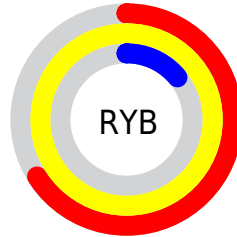

- Red (66%)
- Yellow (99%)
- Blue (14%)