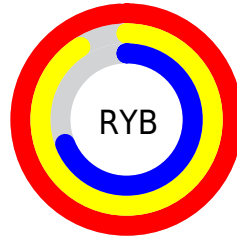

Details

The RGB color **253, 208, 175** is a light color, and the websafe version is hex **FFCC99**. A complement of this color would be **175, 220, 253**, and the grayscale version is **218, 218, 218**.

A 20% lighter version of the original color is **255, 255, 231**, and **195, 154, 122** is the 20% darker color. If you saturate the color by 10%, you get **253, 193, 150**, and if you desaturate by 10%, it is **253, 223, 200**.

Distribution

Red (99%)

Green (82%)

Blue (69%)

Red (99%)

Yellow (91%)

Blue (69%)

Cyan (0%)