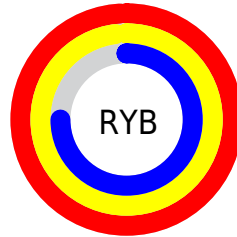

Details

The RGB color **253, 221, 190** is a light color, and the websafe version is hex **FFCC99**. A complement of this color would be **190, 222, 253**, and the grayscale version is **227, 227, 227**.

A 20% lighter version of the original color is **255, 255, 246**, and **196, 166, 137** is the 20% darker color. If you saturate the color by 10%, you get **253, 208, 165**, and if you desaturate by 10%, it is **253, 234, 215**.

Distribution

Red (99%)

Green (87%)

Blue (75%)

Red (99%)

Yellow (98%)

Blue (75%)

Cyan (0%)