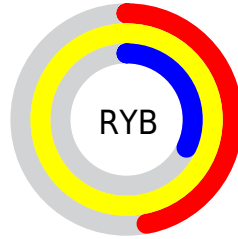

- Red (47%)
- Yellow (99%)
- Blue (32%)