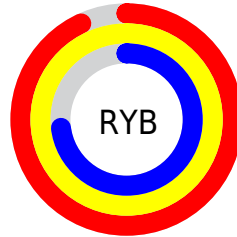

- Red (93%)
- Yellow (99%)
- Blue (73%)