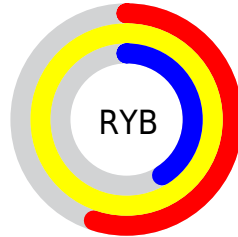

- Red (55%)
- Yellow (99%)
- Blue (41%)