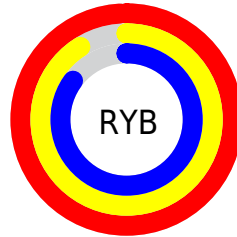

Red (99%)

Yellow (91%)

Blue (85%)