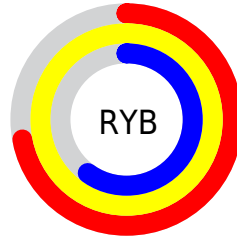

- Red (72%)
- Yellow (99%)
- Blue (60%)