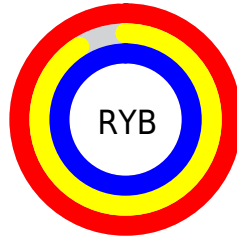

- Red (99%)
- Yellow (91%)
- Blue (100%)