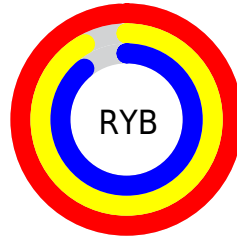

- Red (99%)
- Yellow (92%)
- Blue (89%)