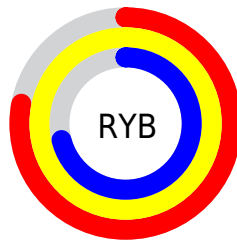

- Red (78%)
- Yellow (99%)
- Blue (71%)