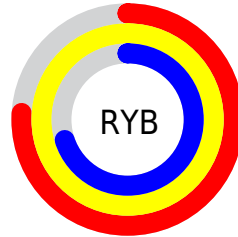

- Red (76%)
- Yellow (99%)
- Blue (70%)