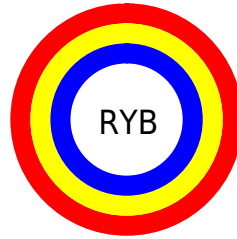

Conversions

Conversions Part 2

Format	Color
R _Y B	252, 253, 252
Decimal	16645628
CIE Lab	99.28, -0.17, 0.47
CIE LCh	99, 0.497, 109.986
Yxy	98.1615, 0.3133, 0.3300
Android (android.graphics.Color)	4294835708 (0xFFFDFFDC)
YUV	252.8860, -0.4368, 0.1000
Hunter-Lab	99.0765, -5.4639, 5.8424

Details

The RGB color 253, 253, 252 is a light color, and the websafe version is hex FFFFFFFF. A complement of this color would be 252, 252, 253, and the grayscale version is 253, 253, 253.

A 20% lighter version of the original color is 255, 255, 255, and **196, 196, 195** is the 20% darker color. If you saturate the color by 10%, you get **253, 253, 227**, and if you desaturate by 10%, it is 253, 253, 255.

Distribution

- Red (99%)
- Green (99%)
- Blue (99%)

- Red (99%)
- Yellow (99%)
- Blue (99%)

- Cyan (0%)
- Magenta (0%)
- Yellow (0%)
- Black (1%)

- Cyan (1%)
- Magenta (1%)
- Yellow (1%)

Brightness & Saturation Gradients