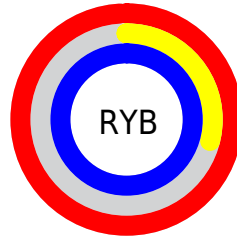

Details

The RGB color **253, 74, 253** is a light color, and the websafe version is hex **FF33FF**. The color can be described as light washed magenta. A complement of this color would be **74, 253, 74**, and the grayscale version is **147, 147, 147**.

A 20% lighter version of the original color is **255, 138, 255**, and **192, 0, 196** is the 20% darker color. If you saturate the color by 10%, you get **253, 49, 253**, and if you desaturate by 10%, it is **253, 99, 253**.

Distribution

Red (99%)

Green (29%)

Blue (99%)

Red (99%)

Yellow (29%)

Blue (99%)

Cyan (0%)