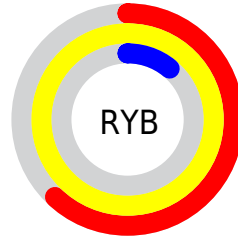

Details

The RGB color **254, 171, 27** is a dark color, and the websafe version is hex **FF9900**. The color can be described as middle washed orange. A complement of this color would be **27, 110, 254**, and the grayscale version is **180, 180, 180**.

A 20% lighter version of the original color is **255, 226, 90**, and **191, 119, 0** is the 20% darker color. If you saturate the color by 10%, you get **254, 162, 2**, and if you desaturate by 10%, it is **254, 180, 52**.

Distribution

Red (100%)

Green (67%)

Blue (11%)

Red (62%)

Yellow (100%)

Blue (11%)

Cyan (0%)