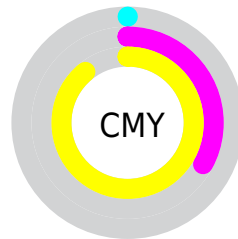

Details

The RGB color **254, 171, 27** is a dark color, and the websafe version is hex **FF9900**. The color can be described as middle washed orange. A complement of this color would be **27, 110, 254**, and the grayscale version is **180, 180, 180**.

A 20% lighter version of the original color is **255, 226, 90**, and **191, 119, 0** is the 20% darker color. If you saturate the color by 10%, you get **254, 162, 2**, and if you desaturate by 10%, it is **254, 180, 52**.

Distribution

Red (100%)

Green (67%)

Blue (11%)

Red (62%)

Yellow (100%)

Blue (11%)

Cyan (0%)

Magenta (33%)

Yellow (89%)

Black (0%)

Cyan (0%)

Magenta (33%)

Yellow (89%)

Brightness & Saturation Gradients

These gradients show how the RGB color 254, 171, 27 changes by changing the brightness by 10 percent. The first figure shows a shift by +10% for each color and the second figure -10%.