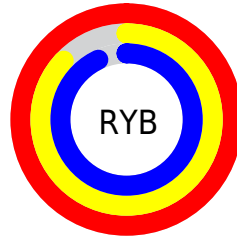

Details

The RGB color **254, 223, 236** is a light color, and the websafe version is hex **FFCCCC**. A complement of this color would be **223, 254, 241**, and the grayscale version is **234, 234, 234**.

A 20% lighter version of the original color is **255, 255, 255**, and **197, 168, 180** is the 20% darker color. If you saturate the color by 10%, you get **254, 198, 221**, and if you desaturate by 10%, it is **254, 248, 251**.

Distribution

Red (100%)

Green (87%)

Blue (93%)

Red (100%)

Yellow (87%)

Blue (93%)

Cyan (0%)